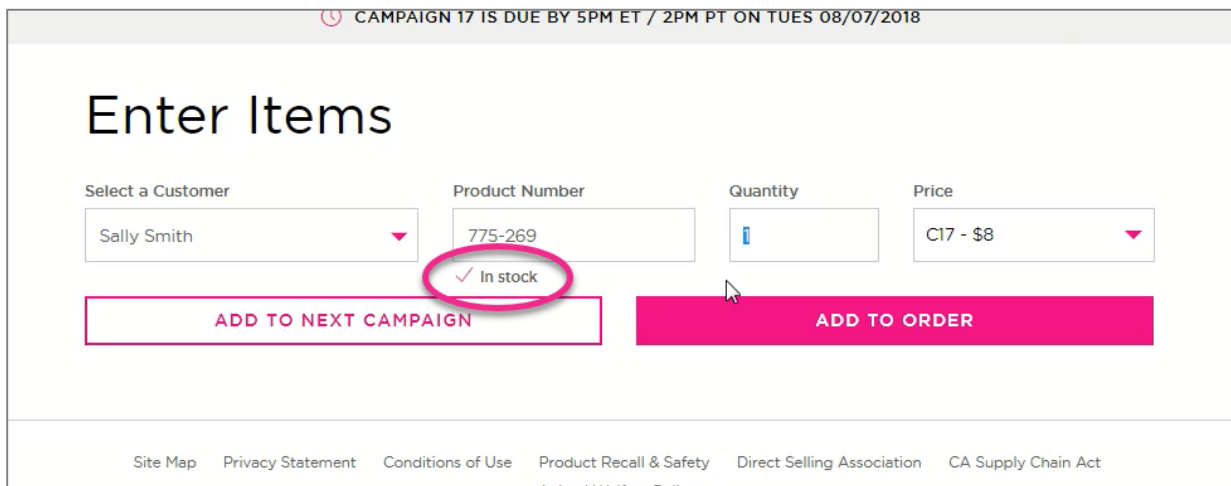

How to Enter Items by Product Number

If you have a large list of items to order, you will love how quickly you can enter the items by product number!

To begin, click **ENTER ITEMS**.

After selecting your Customer, your cursor is automatically positioned in the Product Number field, so you can just start typing the number of your first product! The quantity always defaults to 1...and the price always defaults to the CURRENT campaign. And notice the inventory status that displays directly under the product number field.

How to Enter Items by Product Number

You can adjust the quantity if necessary – your cursor is already positioned in the quantity field...just type the number you need. You can view pricing in the other available campaigns when you click the Price dropdown arrow.