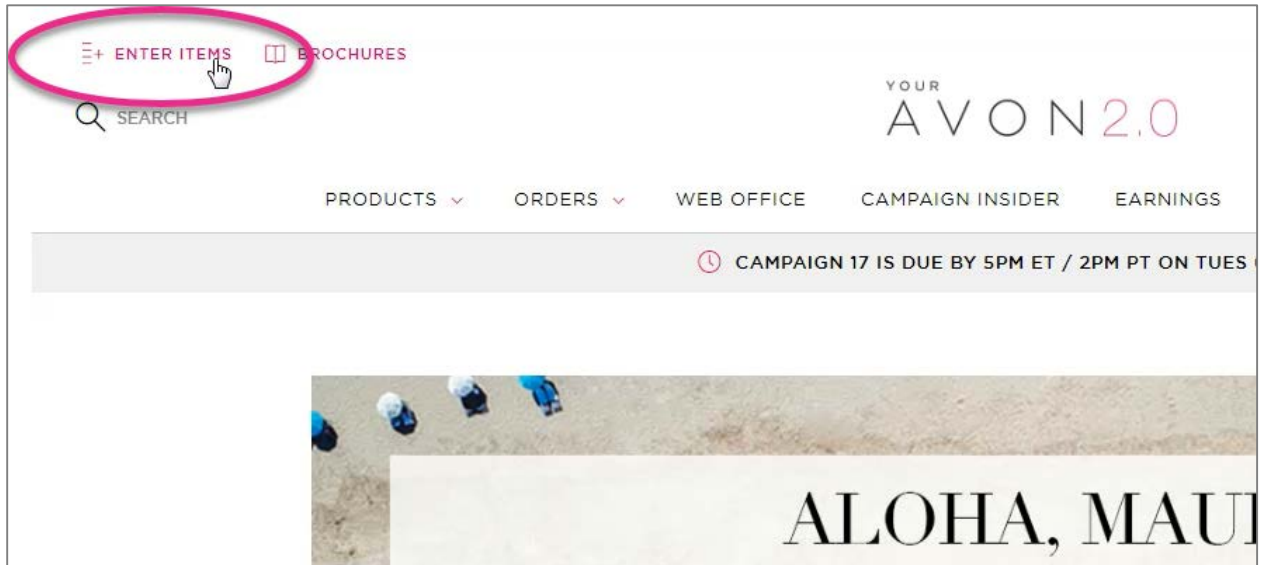

How to Enter Items by Product Number

If you have a large list of items to order, you will love how quickly you can enter the items by product number!

To begin, click **ENTER ITEMS**.

After selecting your Customer, your cursor is automatically positioned in the Product Number field, so you can just start typing the number of your first product! The quantity always defaults to 1...and the price always defaults to the CURRENT campaign. And notice the inventory status that displays directly under the product number field.